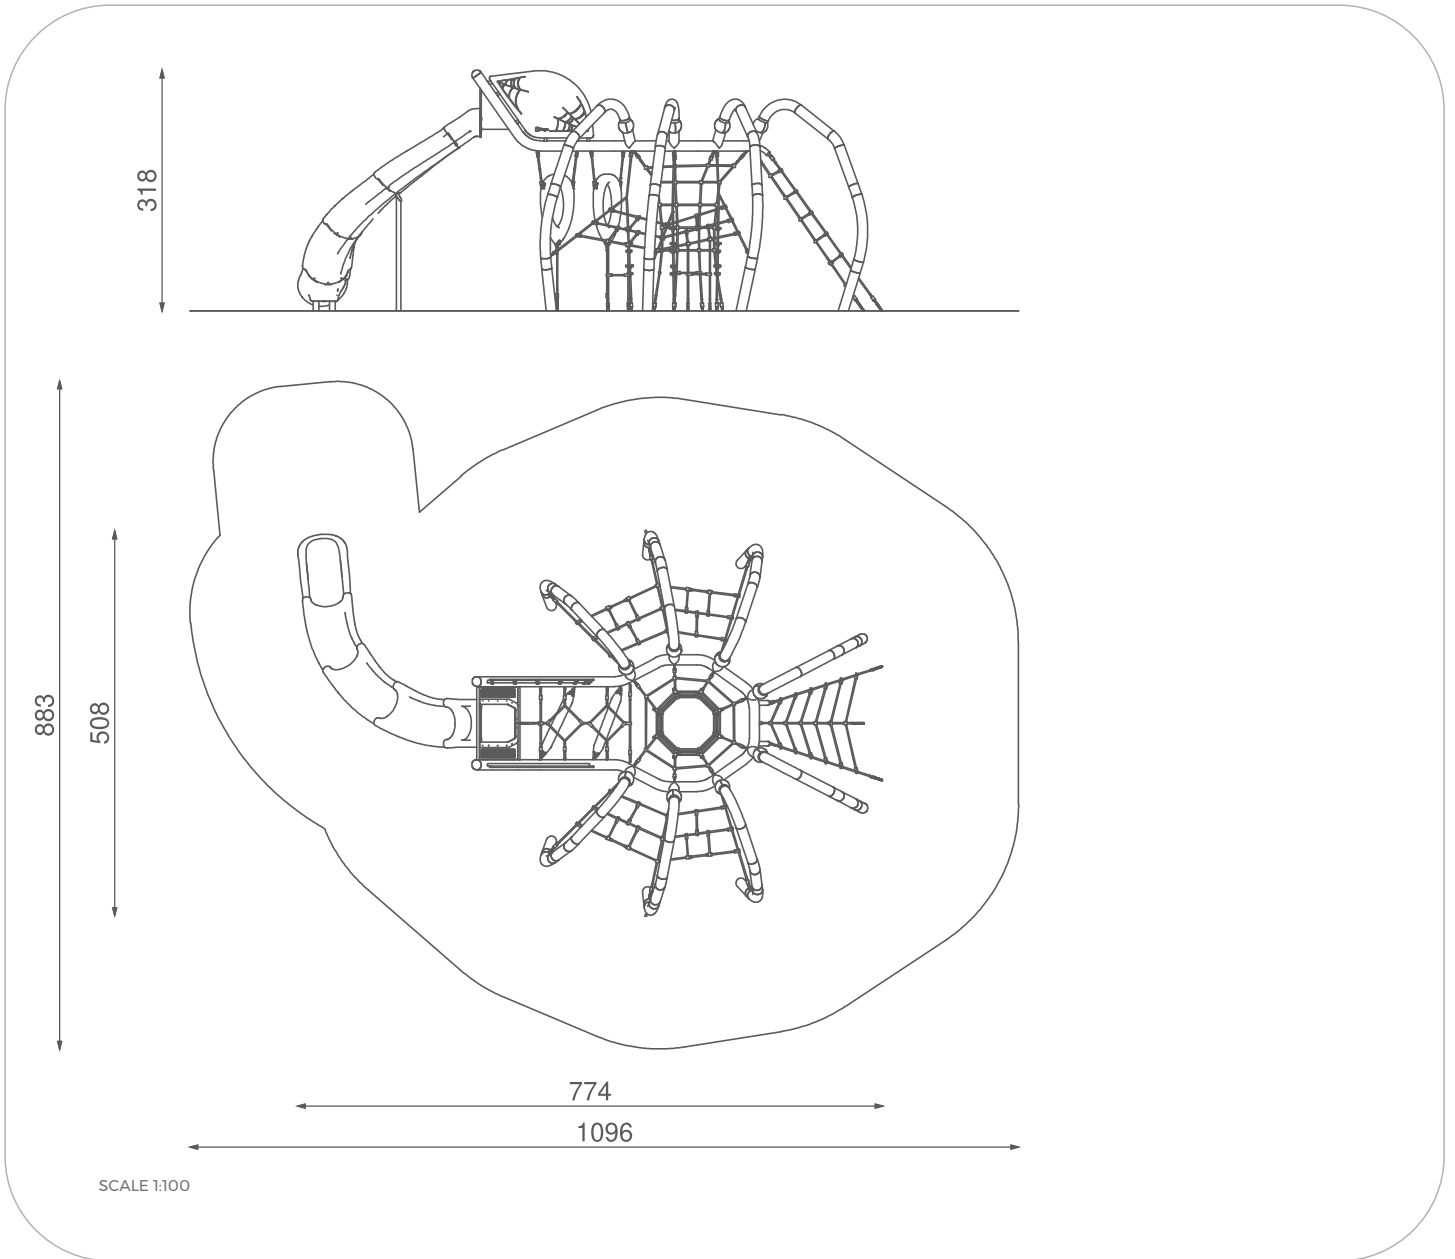

9302

SOCIALIZING

CLIMBING

BALANCING

SLIDING

INFORMATION ABOUT THE PRODUCT

Dimensions	774 x 508 cm
Safety zone	1096 x 883 cm
Safety zone area	73,5 m ²
Overall height	318 cm
Free fall height	280 cm
Amount of users	20
Product complies with EN 1176-1:2017-12	YES
Availability of spare parts	YES
Age range	3-12
According to EN 1176-1:2017-12 norm, the product requires applying a safety surface according to the product's free fall height.	

Buglo

9302

MATERIALS:

STEEL CONSTRUCTION:
Ø133 PIPES, POWDER
GALVANIZED AND COVERED
IN POWDER COATING PAINT

ELEMENTS:
HDPE 15 MM

SLIDES ARE MADE USING
ROTOMOULDING TECHNIQUE
USING LDPE MATERIAL