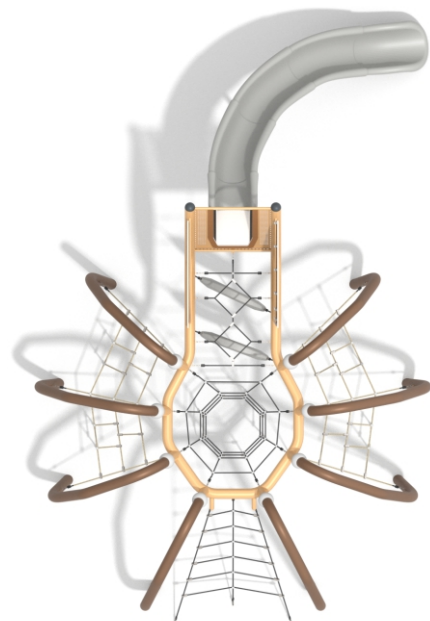

9302

SOCIALIZING

CLIMBING

BALANCING

SLIDING

INFORMATION ABOUT THE PRODUCT

Dimensions	774 x 508 cm
Safety zone	1096 x 883 cm
Safety zone area	73,5 m ²
Overall height	318 cm
Free fall height	280 cm
Amount of users	20
Product complies with EN 1176-1:2017-12	YES
Availability of spare parts	YES
Age range	3-12
According to EN 1176-1:2017-12 norm, the product requires applying a safety surface according to the product's free fall height.	

Buglo

9302

MATERIALS:

STEEL CONSTRUCTION:
Ø133 PIPES, POWDER
GALVANIZED AND COVERED
IN POWDER COATING PAINT

ELEMENTS:
HDPE 15 MM

SLIDES ARE MADE USING
ROTOMOULDING TECHNIQUE
USING LDPE MATERIAL